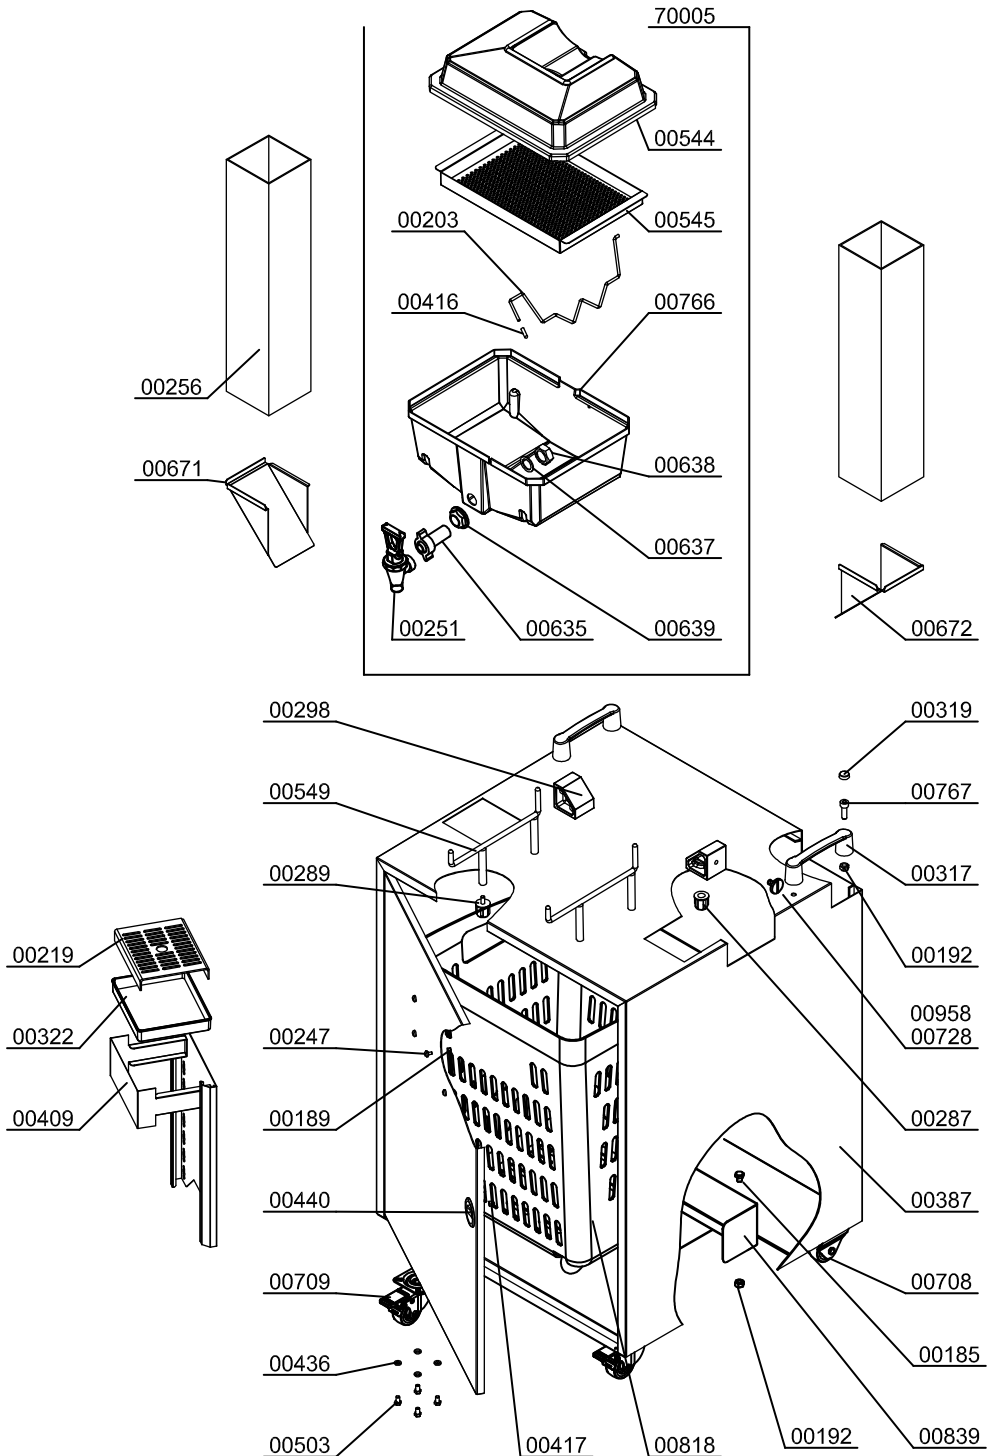

Parts Breakdown

Model JE-ES-0045 40531

DISPENSER STAND OPTION